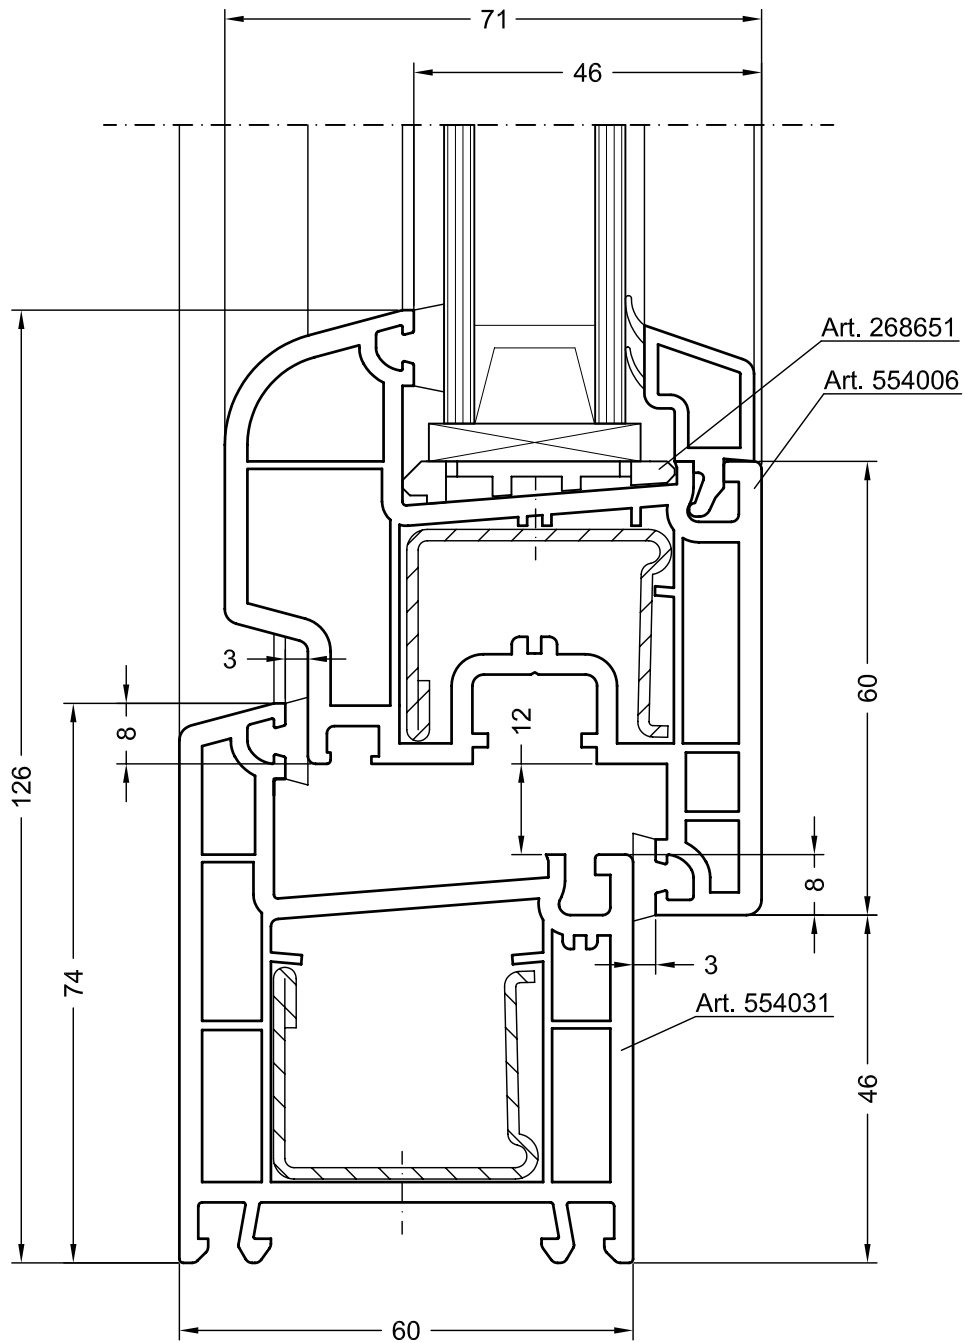

2. REHAU-Euro-Design 60

2.3 Detail Drawings

REHAU®		Euro-Design 60
M 1:1	17.03.05	Profile combination
LT 5491	773640e-05	Frame 74 BD
		Sash 60 round BD