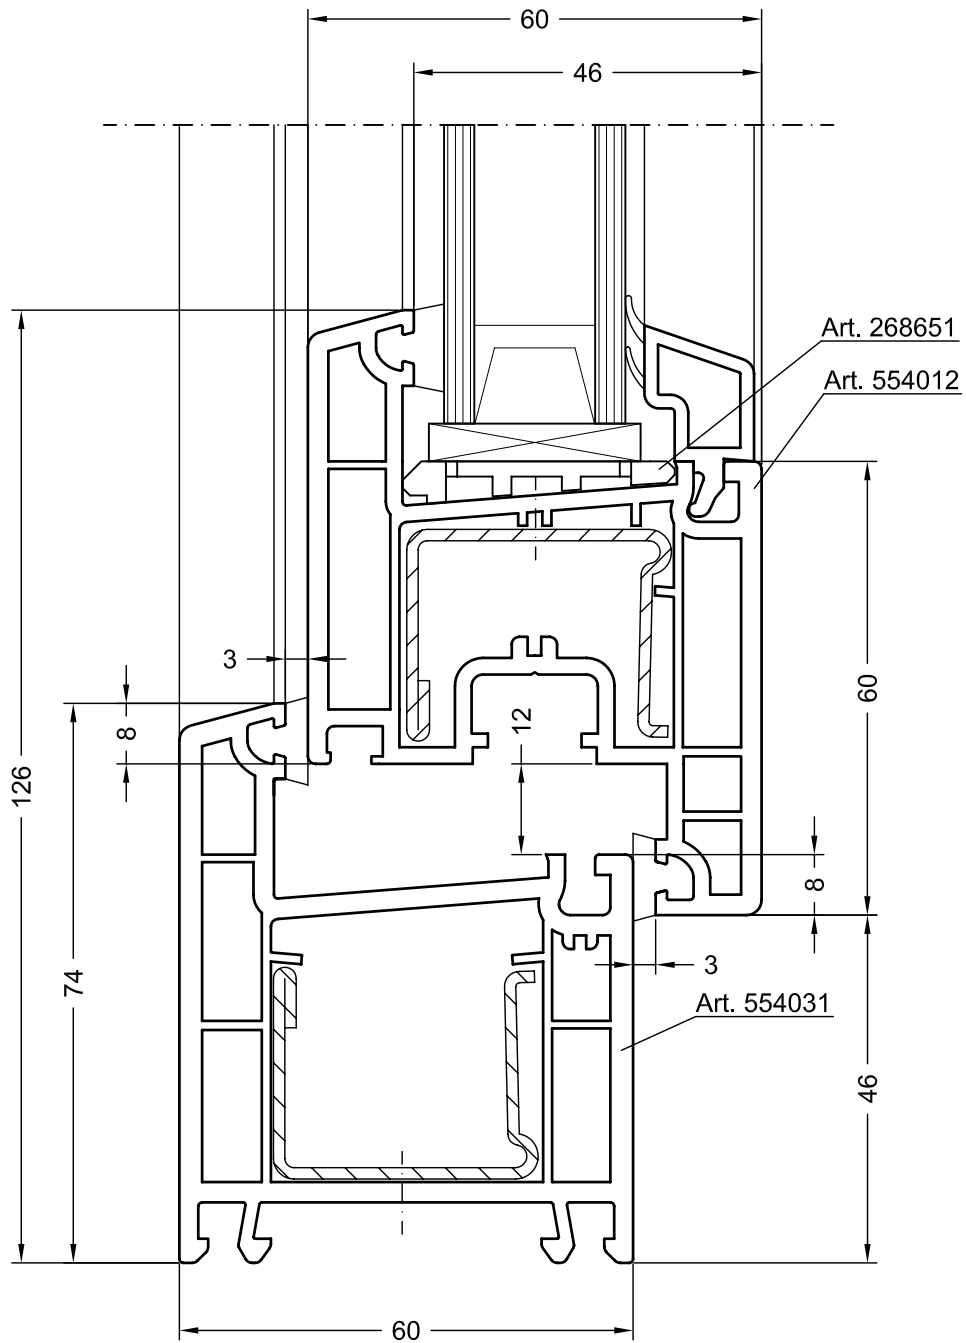

2. REHAU-Euro-Design 60

2.3 Detail Drawings

REHAU®		Euro-Design 60
M 1:1	17.03.05	Profile combination
LT 5491	773640e-04	Frame 74 BD
		Sash Z 60 Euro 60