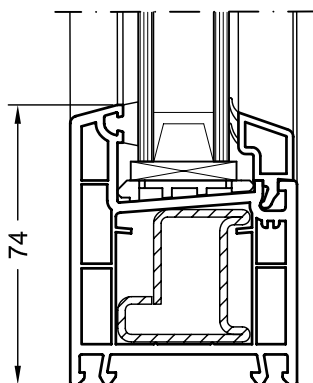

### 2.3 Detail Drawings

Fixed light up to 30 kg glass weight

Frame 64 Euro 60,  
Art. 554002

Frame 74 BD,  
Art. 554031

Fixed light above 30 kg glass weight

Frame 74 BD,  
Art. 554031  
(with reinforcement  
Art. 239982)