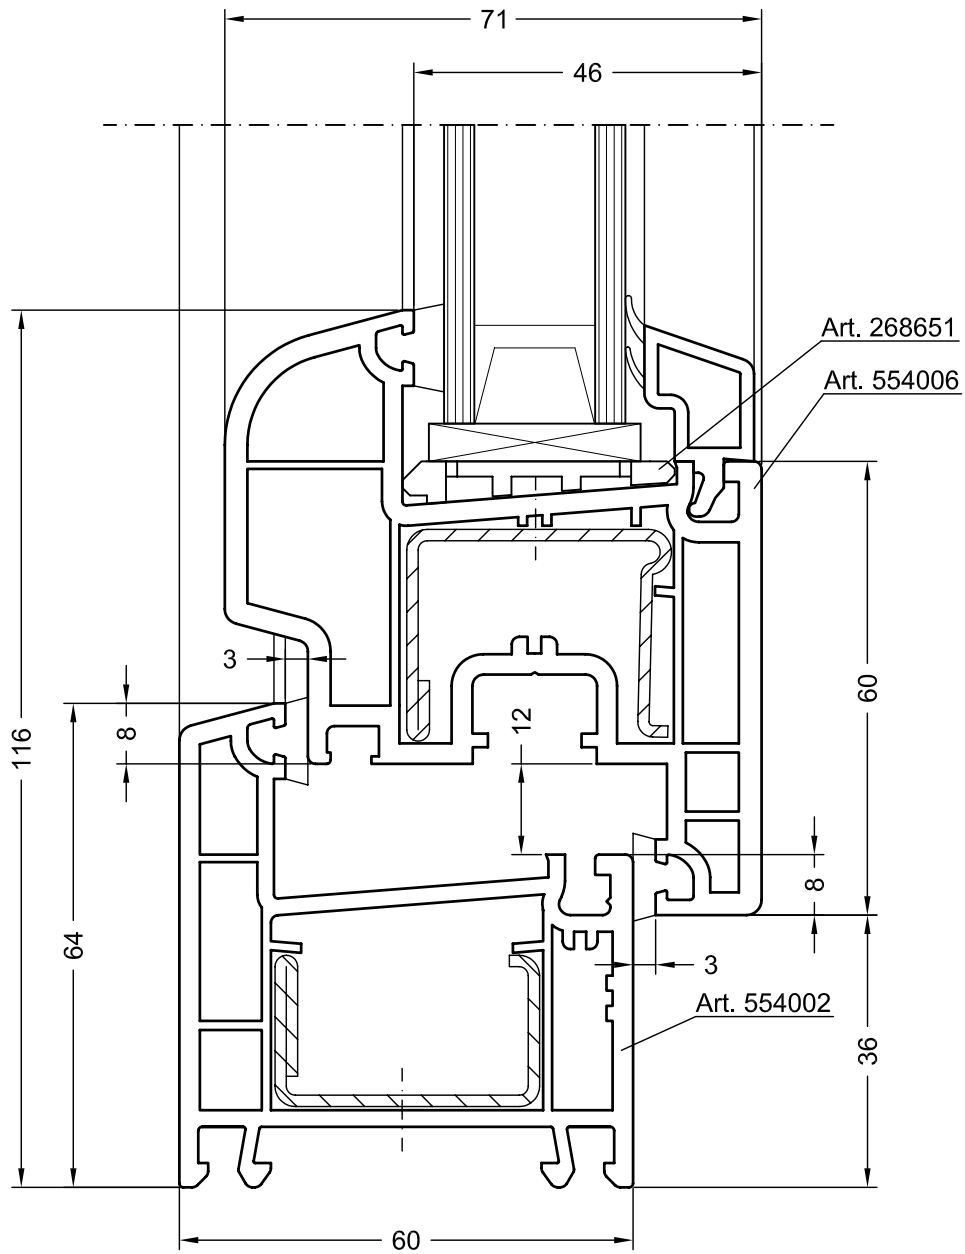

2. REHAU-Euro-Design 60

2.3 Detail Drawings

REHAU®		Euro-Design 60
M 1:1	17.03.05	Profile combination
LT 5491	773640e-03	Frame 64 Euro 60
		Sash 60 round BD