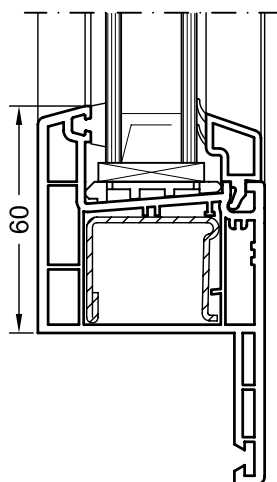

### 2.3 Detail Drawings

Fixed light up to 30 kg glass weight

Frame 64 Euro 60,  
Art. 554002

Frame 74 BD,  
Art. 554031

Fixed light above 30 kg glass weight

Frame 74 BD,  
Art. 554031  
(with reinforcement  
Art. 239982)