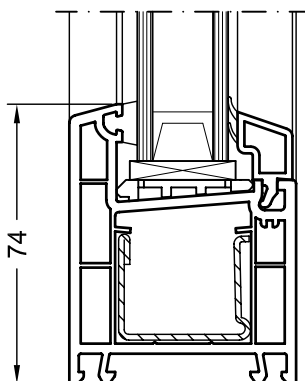

Frame 74 BD,
Art. 554031

Fixed light above 30 kg glass weight