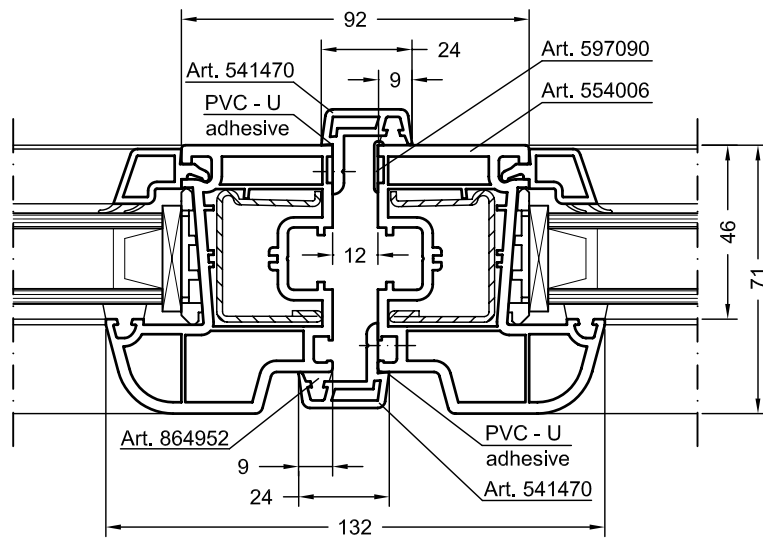

2. REHAU-Euro-Design 60

2.3 Detail Drawings

The profiles for dummy mullion are part of the system REHAU-Thermo-Design. Further information about fabrication have been included in the Detail Drawings of the system REHAU-Thermo-Design.

REHAU®

Euro-Design 60

M 1:2 14.07.05

Two-sash window without fixed mullion using Sash 60 round BD

LT 5491 773640e-11