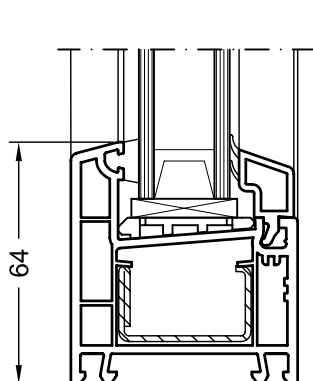

2. REHAU-Euro-Design 60

2.3 Detail Drawings

Fixed light up to 30 kg glass weight

Frame 64 Euro 60,
Art. 554002