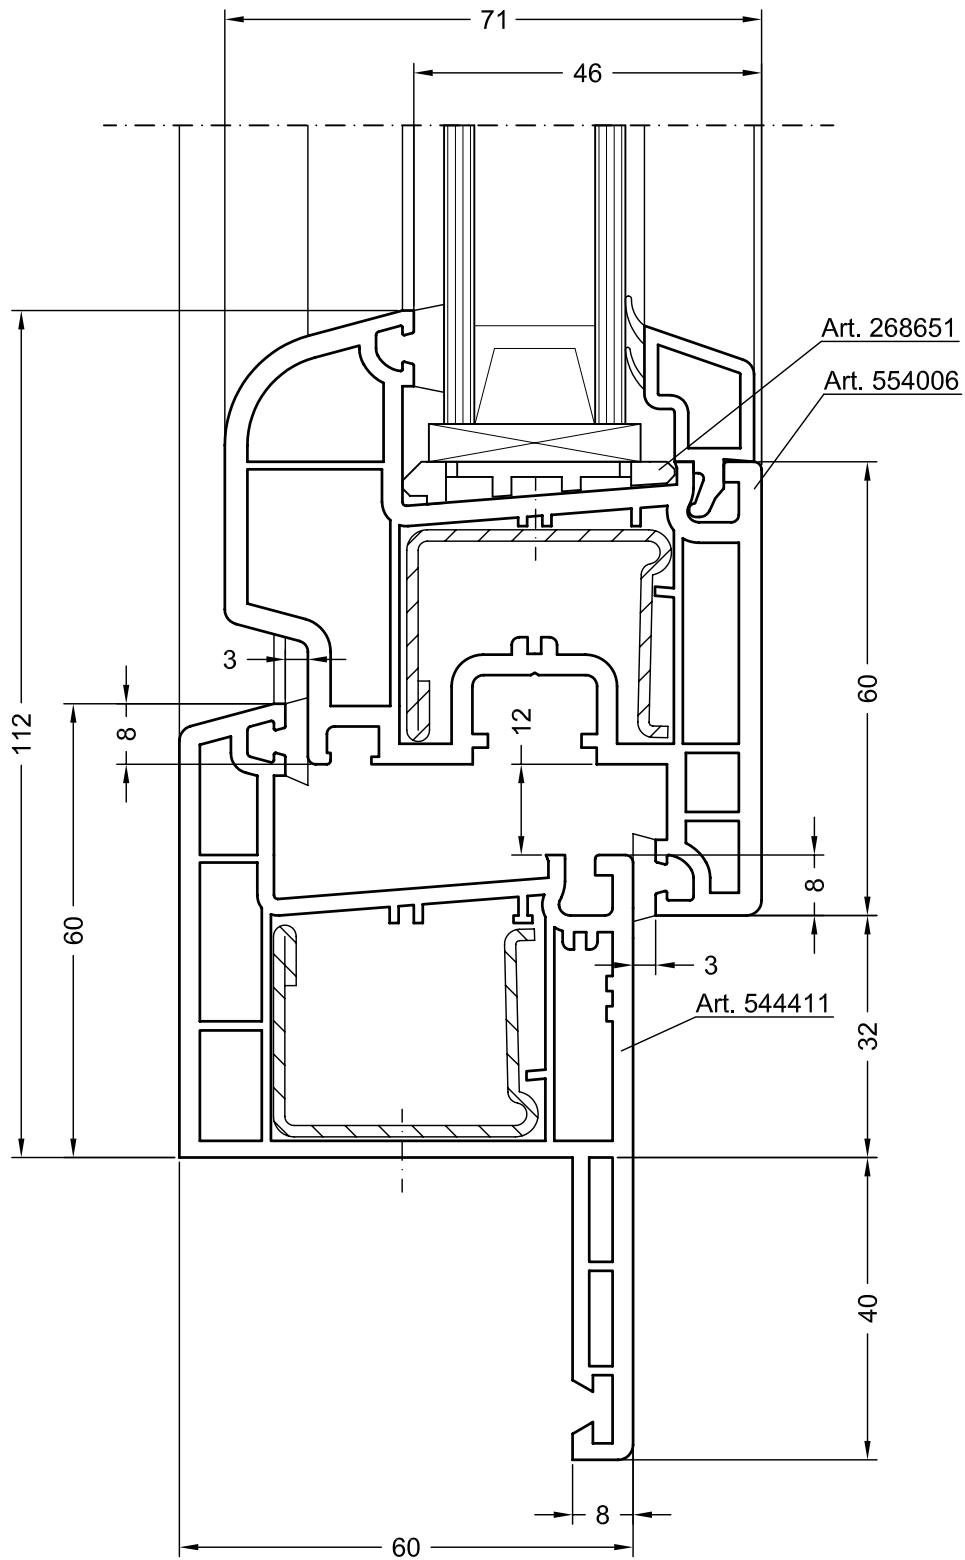

2. REHAU-Euro-Design 60

2.3 Detail Drawings

REHAU®		Euro-Design 60
M 1:1	17.03.05	Profile combination Frame 60 with exterior fin Euro 60
LT 5491	773640e-07	Sash 60 round BD