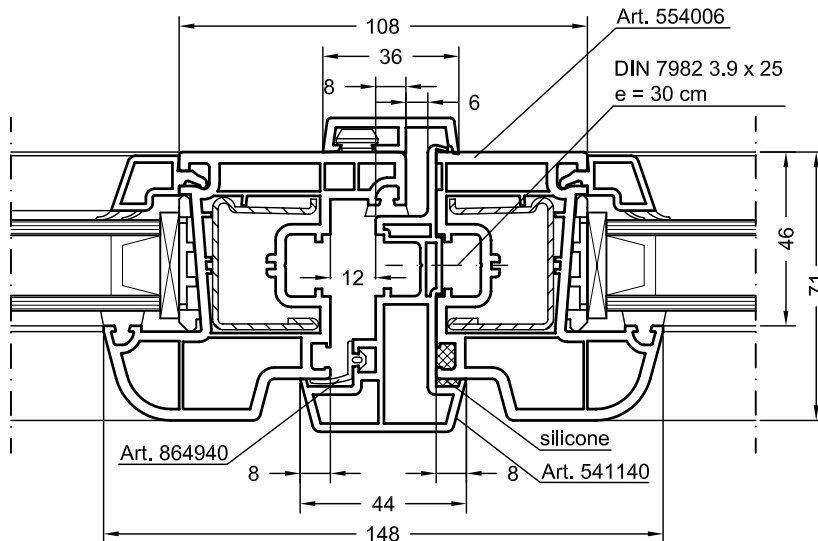

2. REHAU-Euro-Design 60

2.3 Detail Drawings

The profiles for dummy mullion are part of the system REHAU-Thermo-Design. Further information about fabrication have been included in the Detail Drawings of the system REHAU-Thermo-Design.

REHAU®

Euro-Design 60

M 1:2 14.07.05

Two-sash window without fixed mullion using Sash 60 round BD

LT 5491 773640e-11