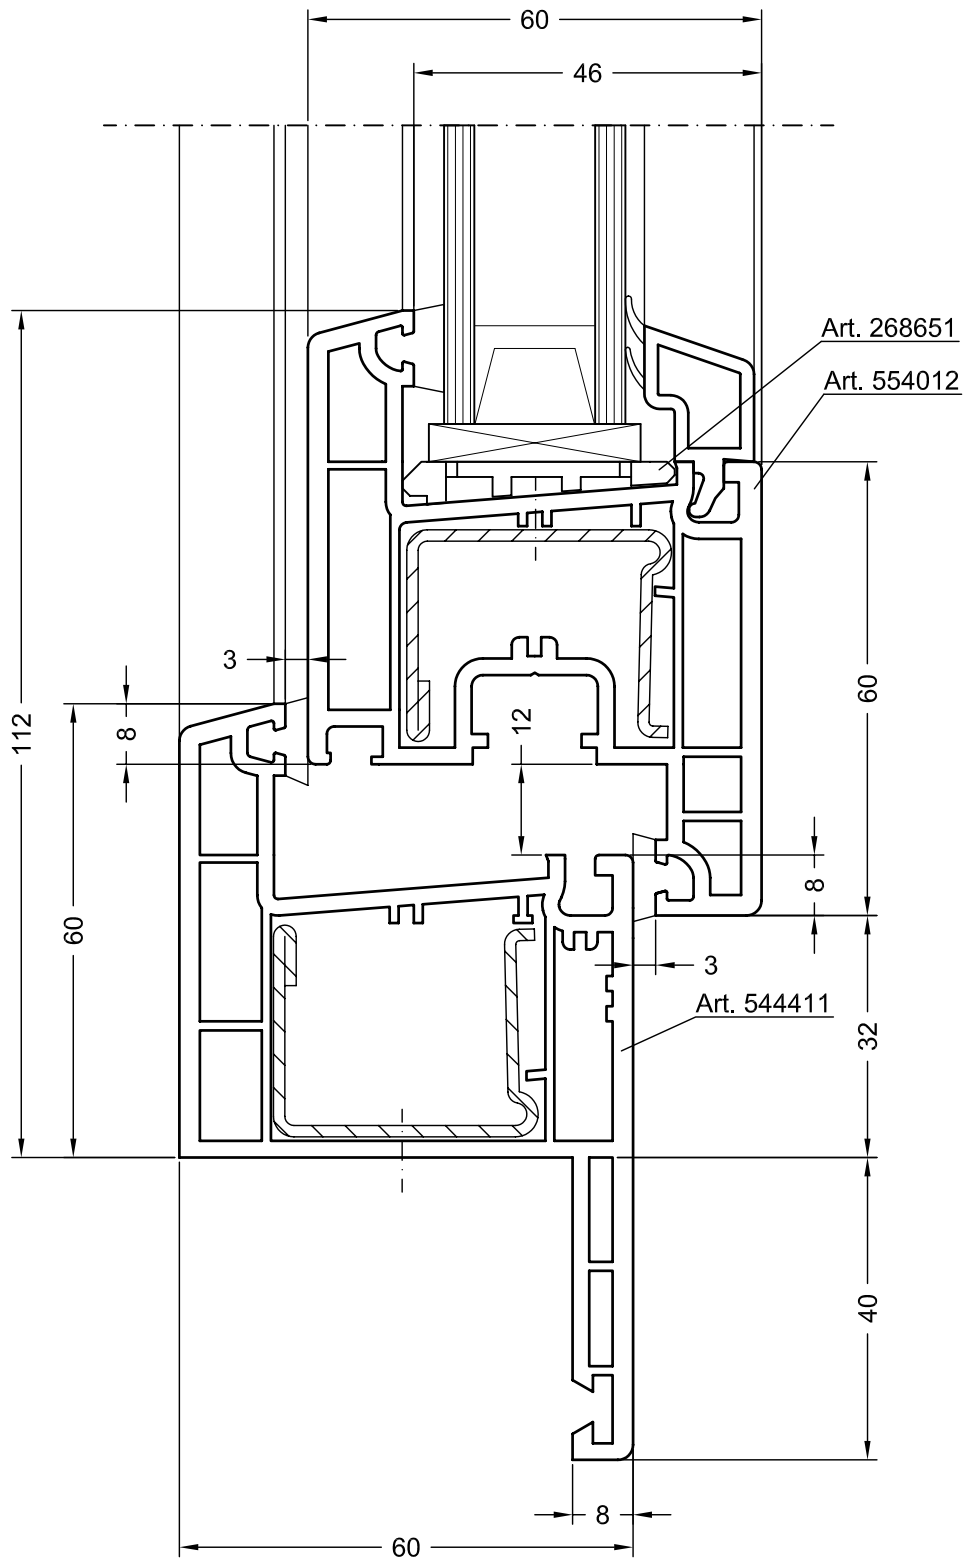

2. REHAU-Euro-Design 60

2.3 Detail Drawings

REHAU®

Euro-Design 60

M 1:1 17.03.05

Profile combination Frame
60 with exterior fin Euro 60
Sash Z 60 Euro 60

LT 5491 773640e-06