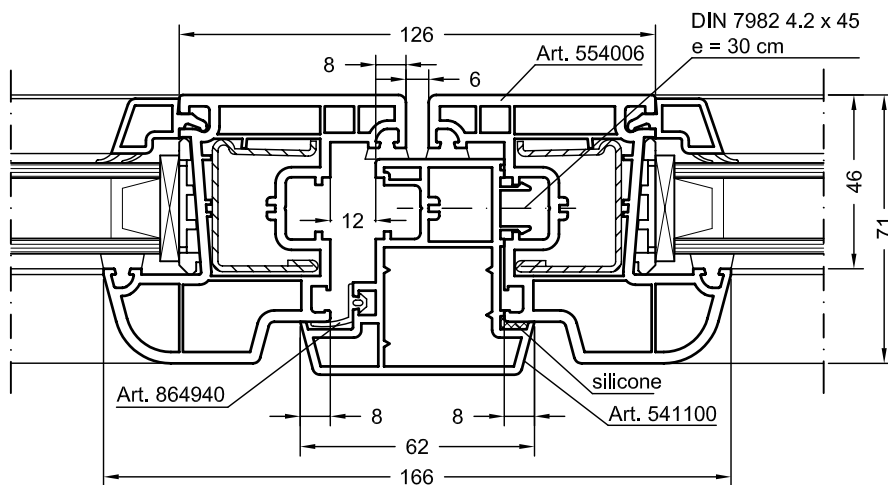

2. REHAU-Euro-Design 60

2.3 Detail Drawings

The profiles for dummy mullion are part of the system REHAU-Thermo-Design. Further information about fabrication have been included in the Detail Drawings of the system REHAU-Thermo-Design.

REHAU®

Euro-Design 60

M 1:2 14.07.05

Two-sash window without fixed mullion using Sash 60 round BD

LT 5491 773640e-11